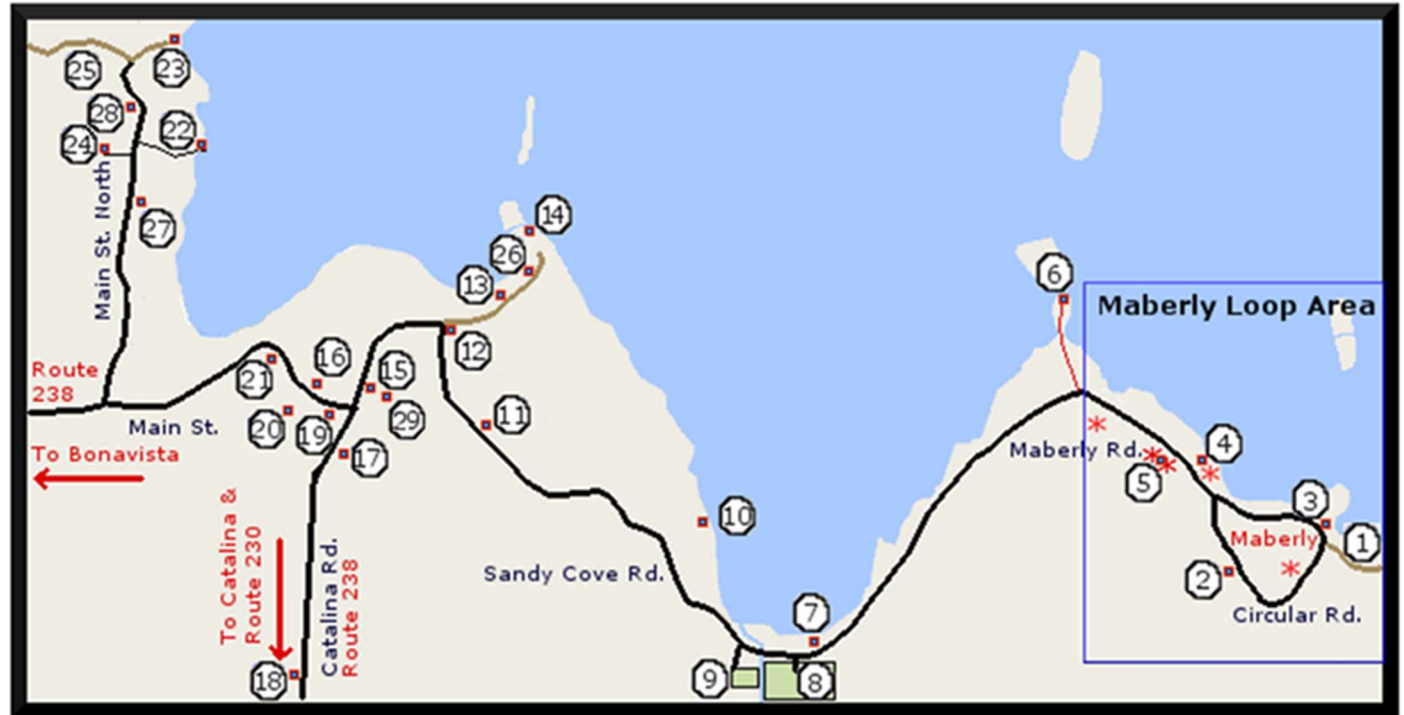

- 1: Maberly to Lt. Catalina Trail
- 2: [Puffin Souvenir](#)
- [Craft Store/Puffin Train](#)
- 3: Movie Site/Fish Flake
- 4: [Lookout Site](#)
- 5: Upstairs Downstairs Root Cellars
- 6: Puffin Viewing Site
- 7: Sea Breeze Takeout
- 8: Municipal Park
- 9: Gary Baker Memorial Campground
- 10: Mini-Dungeon
- 11: Collins Quick Stop & Puffin Cafe
- 12: Bird Island Inn B&B
- 13: Elliston Adventure & Liam's Pottery
- 14: Sealers' Memorial
- 15: Post Office
- 16: United Church
- 17: Meems Elliston B&B
- 18: Mountain Ridge Cabins
- 19: John C. Crosbie Sealers' Interpretation Centre
- 20: Anglican Church
- 21: Nanny Root Cellar Kitchen
- 22: Coles' Gulch
- 23: Island View Cabins
- 24: Coles Vacation Home
- 25: Klondike Trail
- 26: Home From The Ice Floes Craft Shop
- 27: The Puffin's Nest
- 28: Coles Vacation Home
- 29: Elliston Vacation Homes

Map of the Elliston/Maberly Area

*** = Best examples of root cellars**

Puffin Souvenir Craft Shop's GPS Coordinates are (48.619565, -53.015787) and our Latitude/Longitude is 48.619565, -53.015787.

Visit the Elliston Community Website @ www.townofelliston.ca